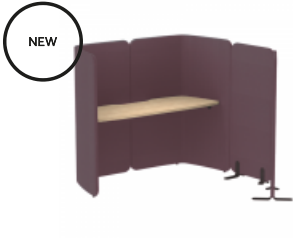

Curve

WORK POD

From 5749$