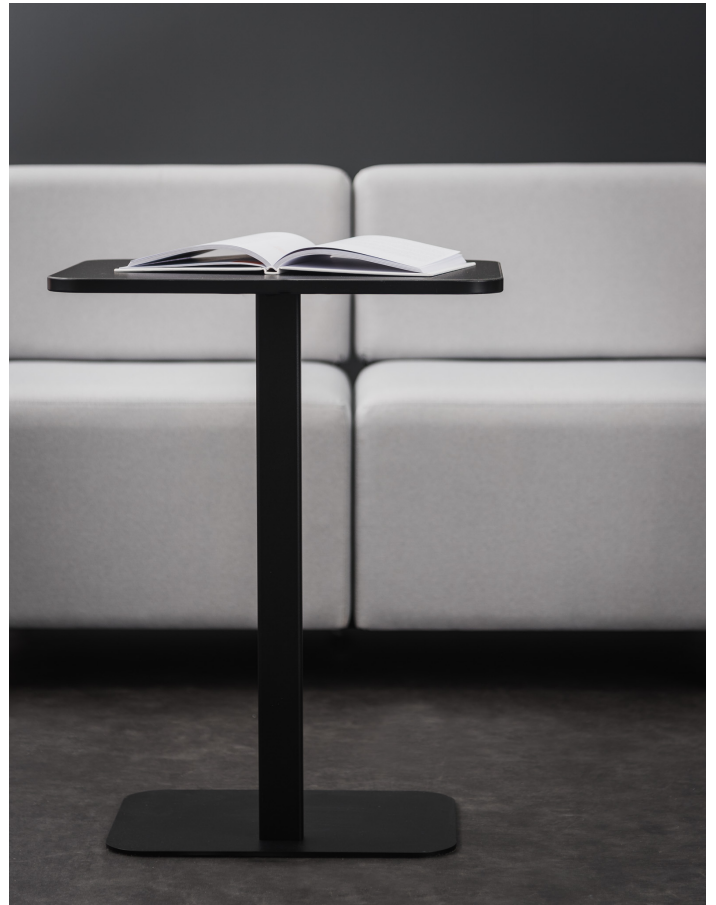

ROUILLARD —DRIFT

The Drift collection offers design versatility and adaptable functionality. The clean lines and smooth curves can be paired with any interior design and matched to any and all of our collections. Furthermore, the surface is optimal for laptop support to those looking to get a work session in, making it an ideal asset to any collaborative workspace. Dual in nature, the small, lightweight Drift collection table will look good no matter where it's placed.