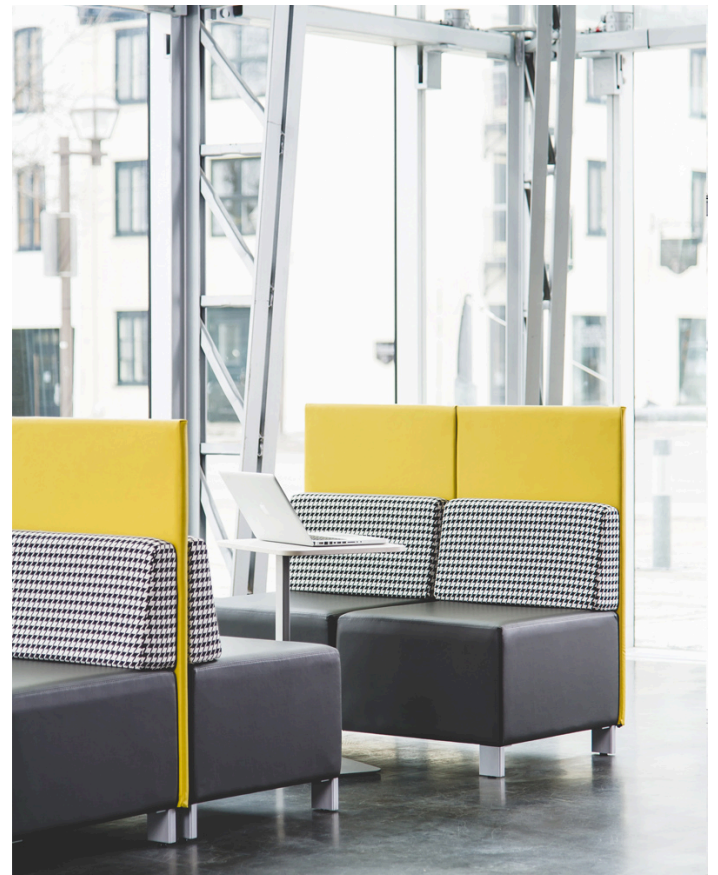

ROUILLARD —BLOK

Our Blok collection is durable and compact. These architectural cubes can be configured in various ways to create an adaptable lounge system. With perfect squares as symmetrical building blocks, it's easy to create benches or individual chairs, with or without armrests, and the high panels can be used for enclosed spaces with laptop tables. Use our Blok collection to form fully-upholstered lines, groups or islands for layouts that fit a variety of spaces. Power ports can be added to any unit, too. Our Blok collection's pure geometry constructs elegant and interactive communal spaces that will keep your team motivated and comfortably productive.